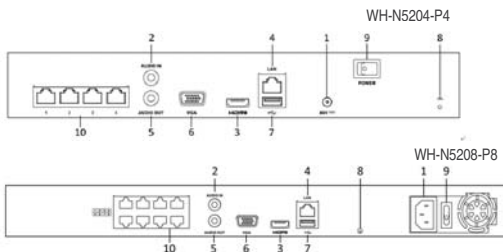

Rear Panel of WH-N5200-P4/8

1. Power Supply
2. Audio In
3. HDMI Interface
4. LAN Network Interface
5. Audio Out
6. VGA Interface
7. USB Interface
8. Ground
9. Power Switch
10. Network Interfaces with PoE Function

Available models

WH-N5204-P4

WH-N5208-P8

	WH-N5204-P4	WH-N5208-P8
Video/Audio input		
IP video input	4-ch	8-ch
Two-way audio input	1-ch, RCA (2.0 Vp-p, 1kΩ)	
Network		
Incoming bandwidth	25Mbps	50Mbps
Outgoing bandwidth	80Mbps	
Remote connection	128	
Video/Audio output		
Recording resolution	5MP/3MP/1080P/UXGA/720P/VGA/4CIF/DCIF/2CIF/CIF/QCIF	
Frame rate	Main stream: 50 fps (P) / 60 fps (N) Sub-stream: 50 fps (P) / 60 fps (N)	
HDMI/VGA output	1-ch, resolution: 1920 × 1080P /60Hz, 1600 × 1200 /60Hz, 1280 × 1024 /60Hz, 1280 × 720 /60Hz, 1024 × 768 /60Hz	
Audio output	1-ch, RCA (Linear, 1kΩ)	
Decoding		
Live view / Playback resolution	5MP/3MP/1080p/UXGA/720p/VGA/4CIF/DCIF/2CIF/CIF/QCIF	
Capability	4-ch @ 1080P	8-ch @ 720P, 8-ch @ 1080P
Hard disk		
SATA	1 SATA interface for 1 HDD	2 SATA interface for 2 HDDs
Capacity	Up to 4TB for each disk	
External interface		
Network interface	1 RJ-45 10/100/1000 Mbps self-adaptive Ethernet interface	
USB interface	2 × USB 2.0	
PoE		
Interface	4 independent 100 Mbps PoE network interfaces	8 independent 100 Mbps PoE network interfaces
Max. Power	50W	120W
Supported standard	AF and AT	
Others		
Power supply	48V DC	100~240V AC
Consumption(without hard disk)	≤ 10W	
Working temperature	-10 °C ~ +55 °C (+14 °F~ + 131 °F)	
Working humidity	10 % ~ 90 %	
Chassis	1U chassis	19-inch rack-mounted 1U chassis
Dimensions(W × D × H)	315 × 230 × 45mm (12.4 × 9.1 × 1.8 inch)	445 × 290 × 45mm (17.5 × 11.4 × 1.8 inch)
Weight(without hard disk)	≤ 1 Kg (2.2 lb)