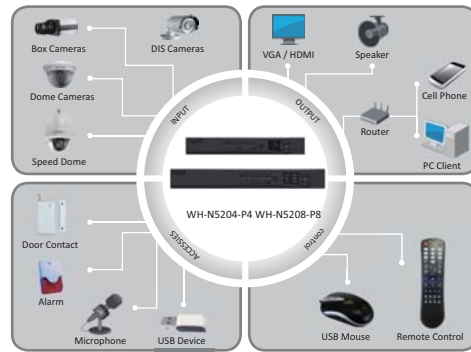

WH-N5204-P4 WH-N5208-P8

Embedded Plug & Play NVR

Key features

- Third-party network cameras supported
- Up to 5 Megapixels resolution recording
- HDMI and VGA output at up to 1920×1080P resolution
- 4/8-ch network cameras can be connected with 25M/50M/100M incoming bandwidth
- Up to 2 SATA interfaces
- Plug & Play with up to 8 independent PoE network interfaces
- Support network detection, including network delay, packet loss, etc

Rear Panel of WH-N5200-P4/8

1. Power Supply
2. Audio In
3. HDMI Interface
4. LAN Network Interface
5. Audio Out
6. VGA Interface
7. USB Interface
8. Ground
9. Power Switch
10. Network Interfaces with PoE Function